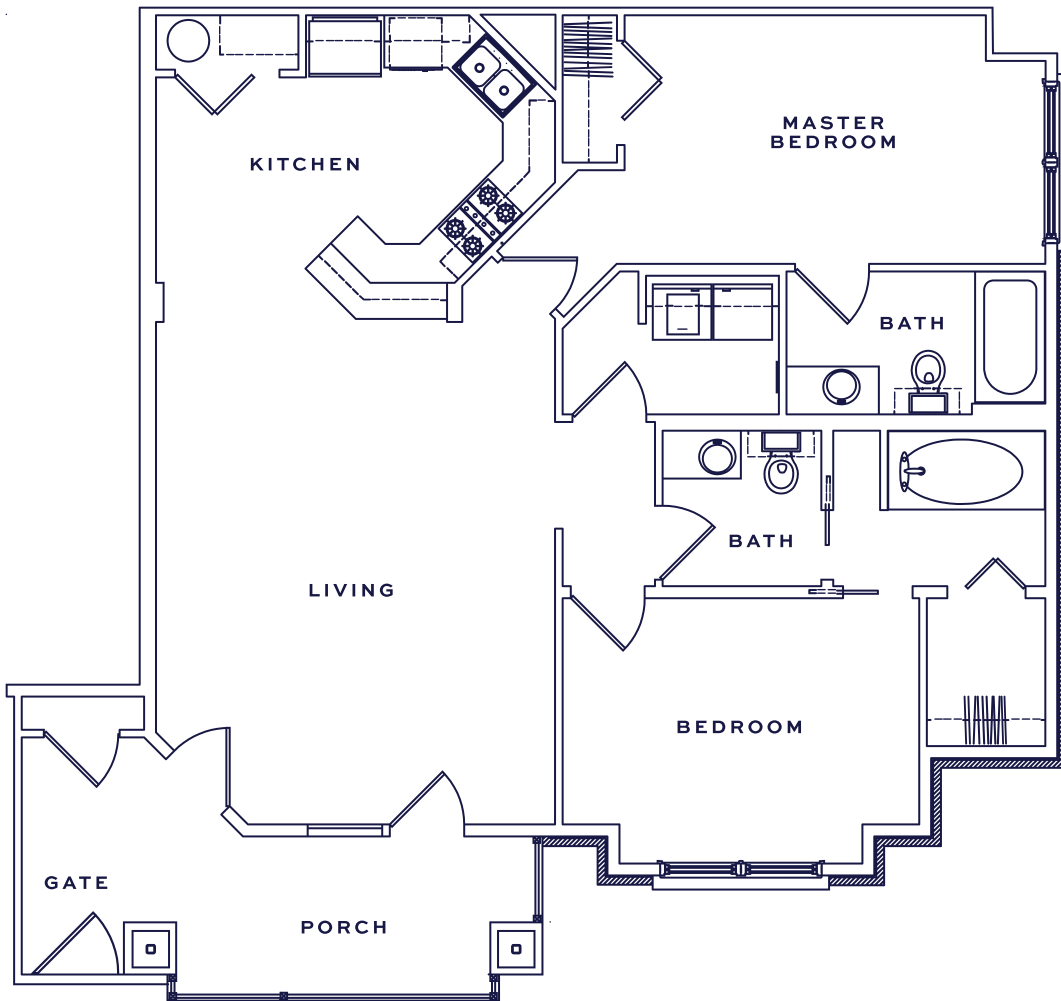

The Hogan

Two story building
Level One

RESIDENCE # _____

PRICE \$ _____

2 BED

2 BATH

1,100 SF

4000 GULF SHORES PARKWAY, GULF SHORES, AL 36542

1 844 ONE CLUB | ONECLUBGULFSHORES.COM

All dimensions, renderings and oor plans are approximate. Pricing subject to change.