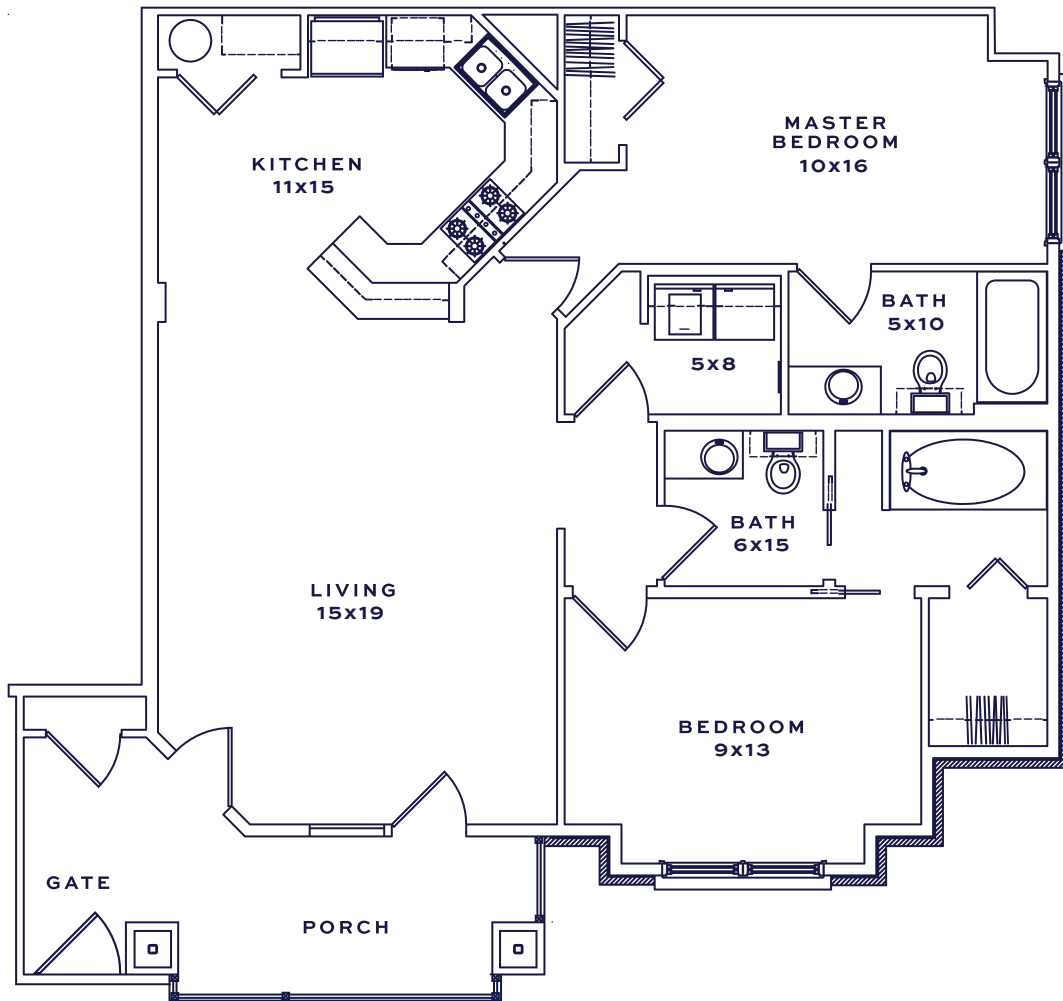

The Hogan

Two story building
Level One

RESIDENCE # _____

PRICE \$ _____

2 BED

2 BATH

1,100 SF

4000 GULF SHORES PARKWAY, GULF SHORES, AL 36542

1 844 ONE CLUB | ONECLUBGULFSHORES.COM

All dimensions, renderings and oor plans are approximate. Pricing subject to change.