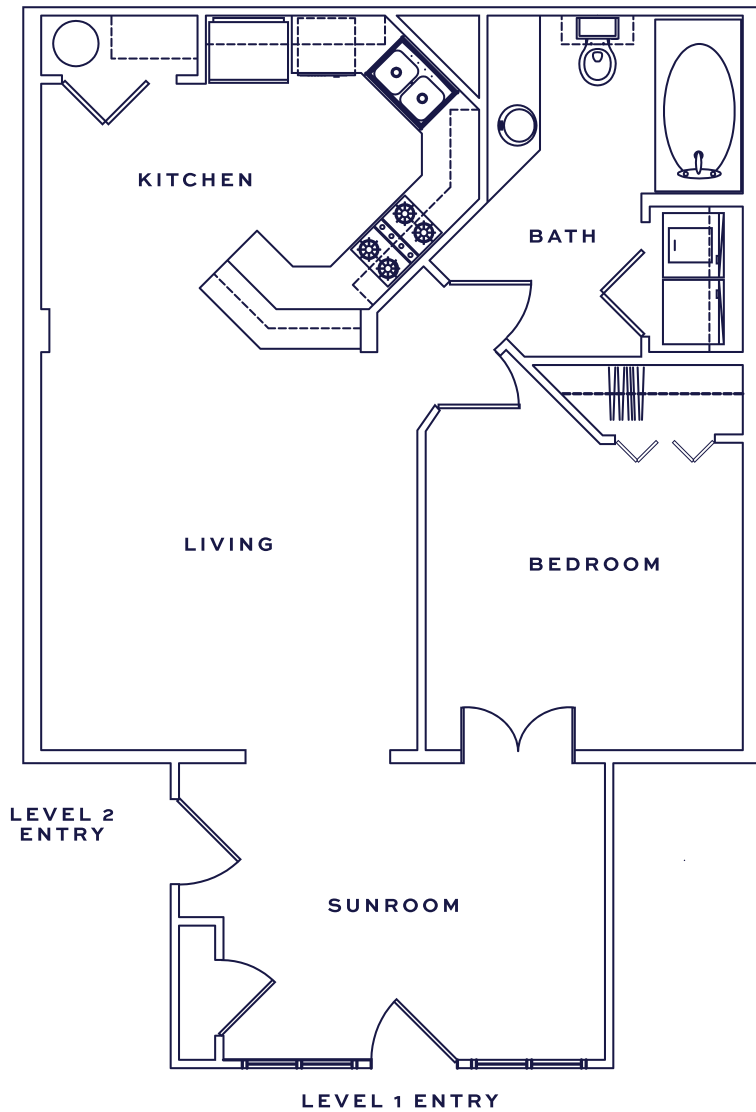

The Jones

Two story building
Levels One and Two

RESIDENCE # _____

PRICE \$ _____

1 BED

SUNROOM

1 BATH

807 SF

4000 GULF SHORES PARKWAY, GULF SHORES, AL 36542

1 844 ONE CLUB | ONECLUBGULFSHORES.COM

All dimensions, renderings and oor plans are approximate. Pricing subject to change.