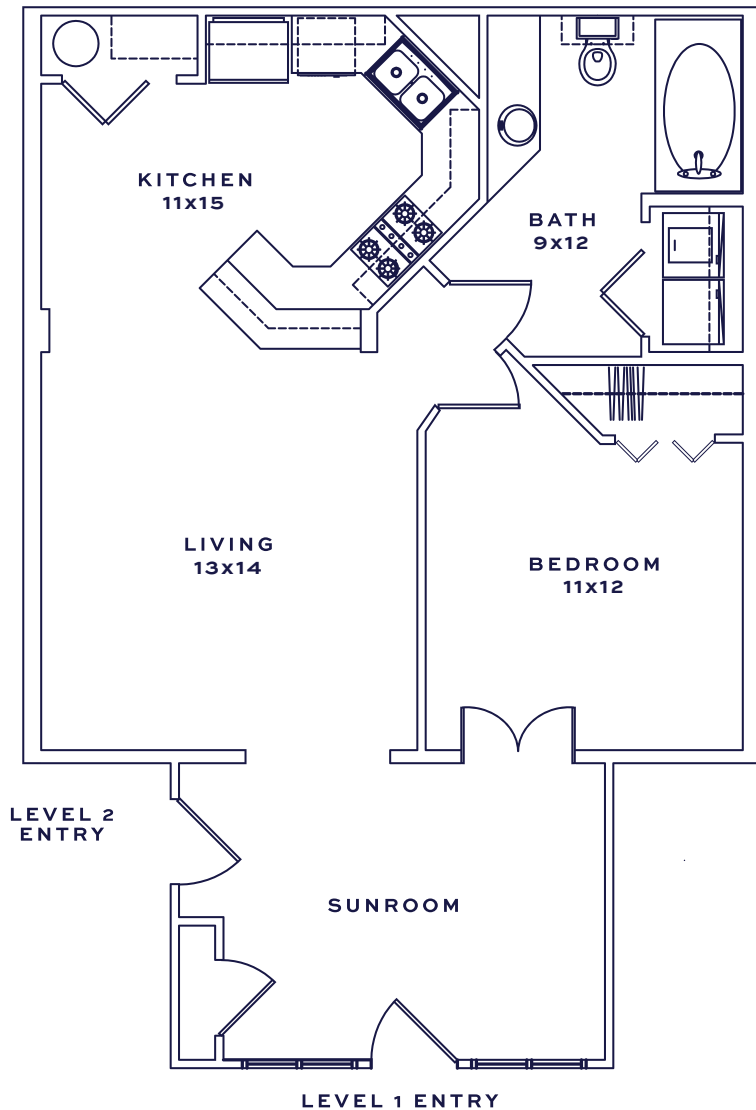

# The Jones

Two story building  
Levels One and Two

RESIDENCE # \_\_\_\_\_

PRICE \$ \_\_\_\_\_

1 BED

SUNROOM

1 BATH

807 SF

4000 GULF SHORES PARKWAY, GULF SHORES, AL 36542

1 844 ONE CLUB | ONECLUBGULFSHORES.COM

All dimensions, renderings and oor plans are approximate. Pricing subject to change.