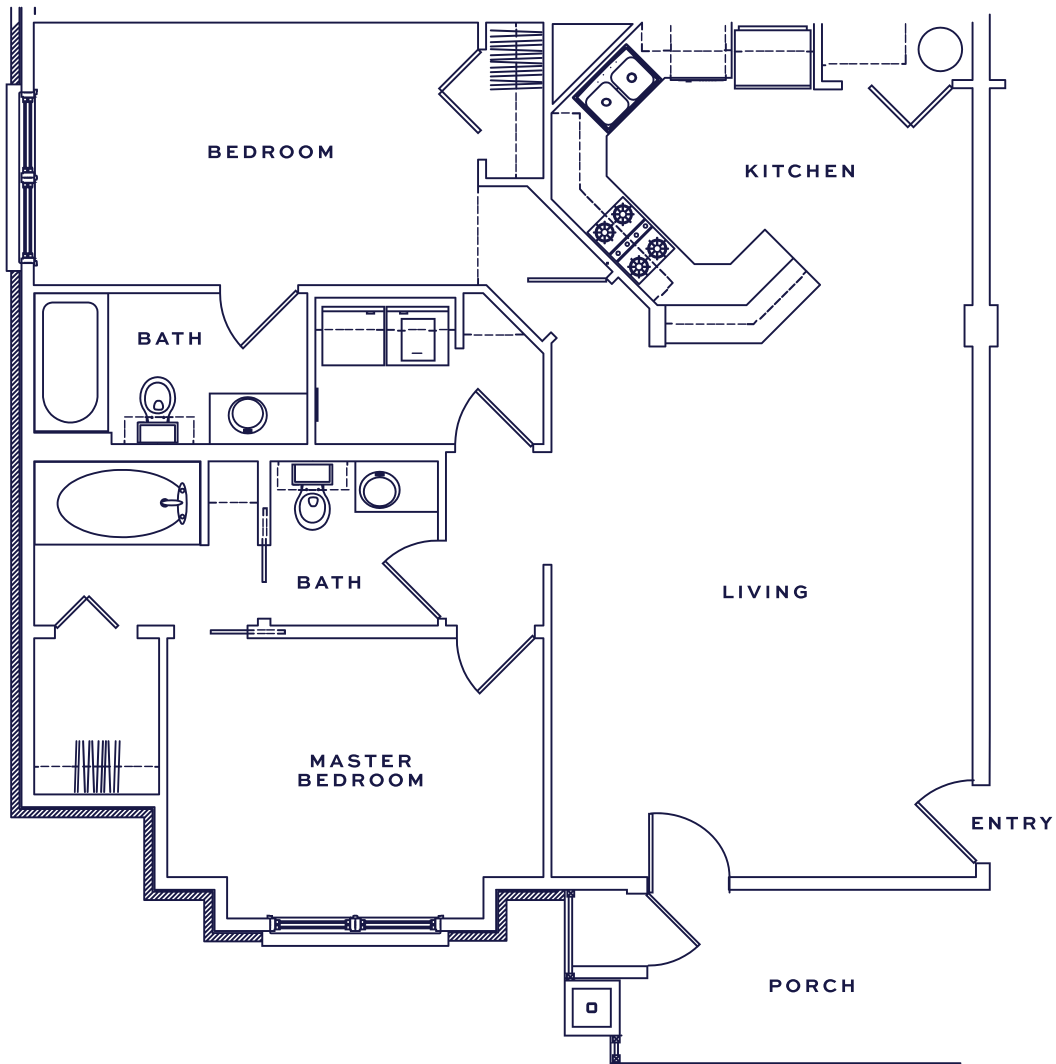

The Nicklaus

Three story building with elevator
Levels Two and Three

RESIDENCE # _____

PRICE \$ _____

2 BED

2 BATH

1,107 SF

4000 GULF SHORES PARKWAY, GULF SHORES, AL 36542

1 844 ONE CLUB | ONECLUBGULFSHORES.COM

All dimensions, renderings and oor plans are approximate. Pricing subject to change.