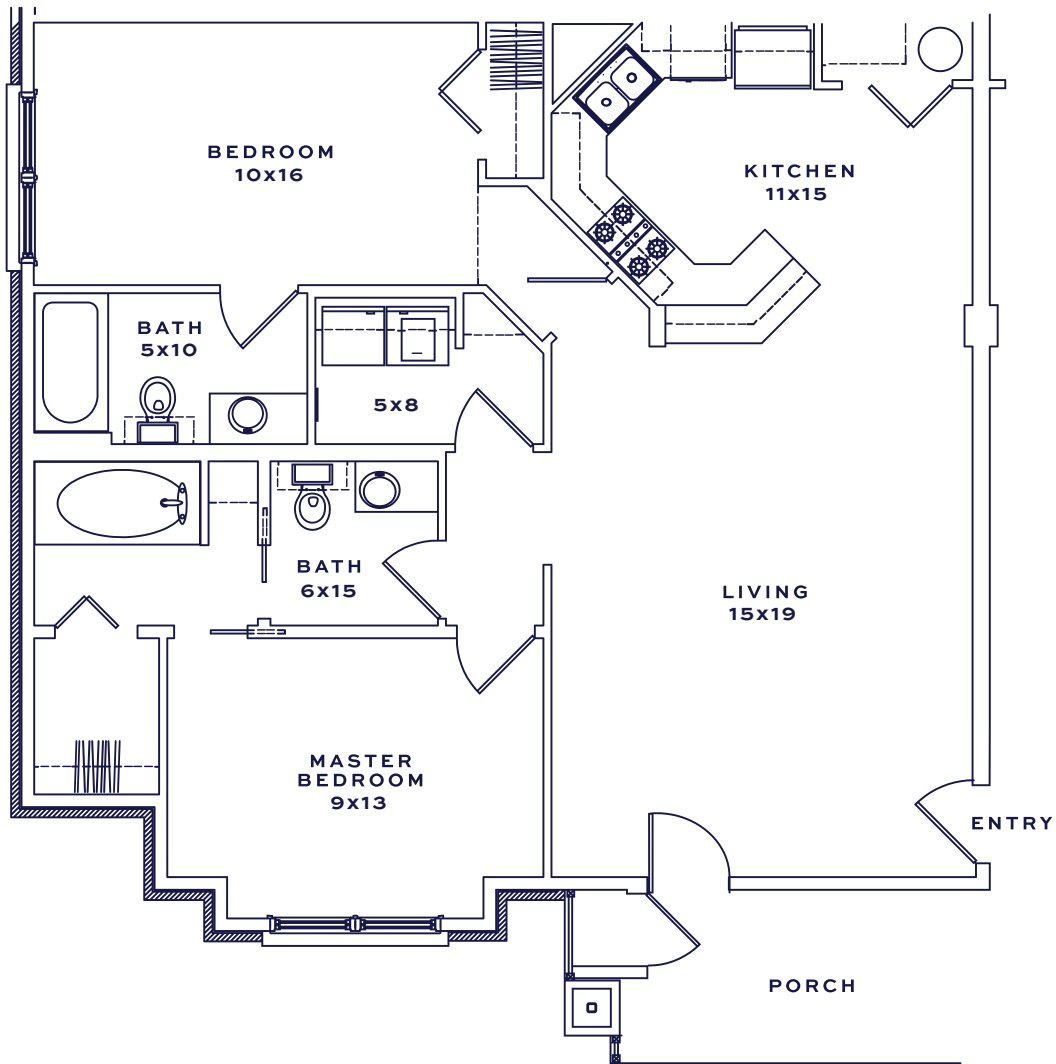

# The Nicklaus

Three story building with elevator  
Levels Two and Three

RESIDENCE # \_\_\_\_\_

PRICE \$ \_\_\_\_\_

2 BED

2 BATH

1,107 SF

4000 GULF SHORES PARKWAY, GULF SHORES, AL 36542

1 844 ONE CLUB | ONECLUBGULFSHORES.COM

All dimensions, renderings and oor plans are approximate. Pricing subject to change.