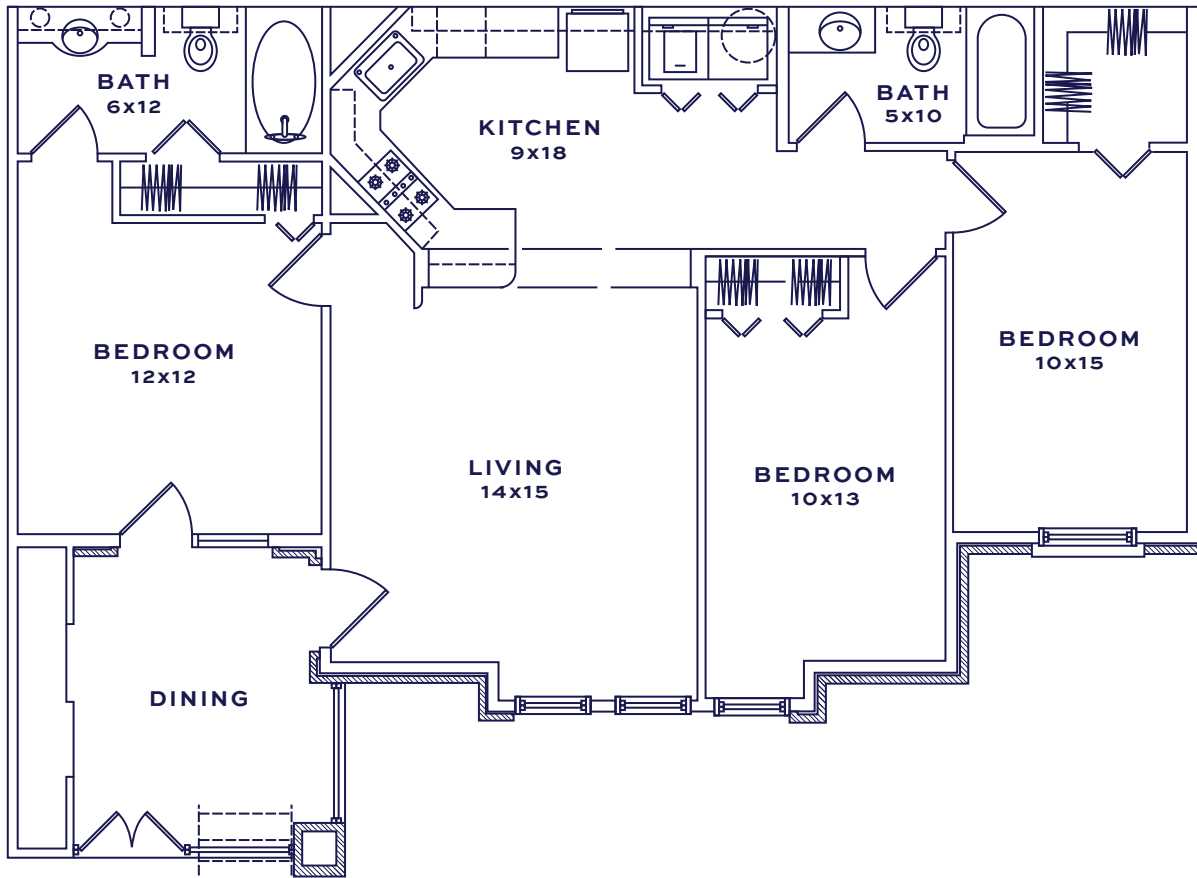

# The Snead

Three story building with elevator  
Levels One, Two, and Three

RESIDENCE # \_\_\_\_\_

PRICE \$ \_\_\_\_\_

3 BED

2 BATH

1,125 SF

4000 GULF SHORES PARKWAY, GULF SHORES, AL 36542

1 844 ONE CLUB | ONECLUBGULFSHORES.COM

All dimensions, renderings and oor plans are approximate. Pricing subject to change.