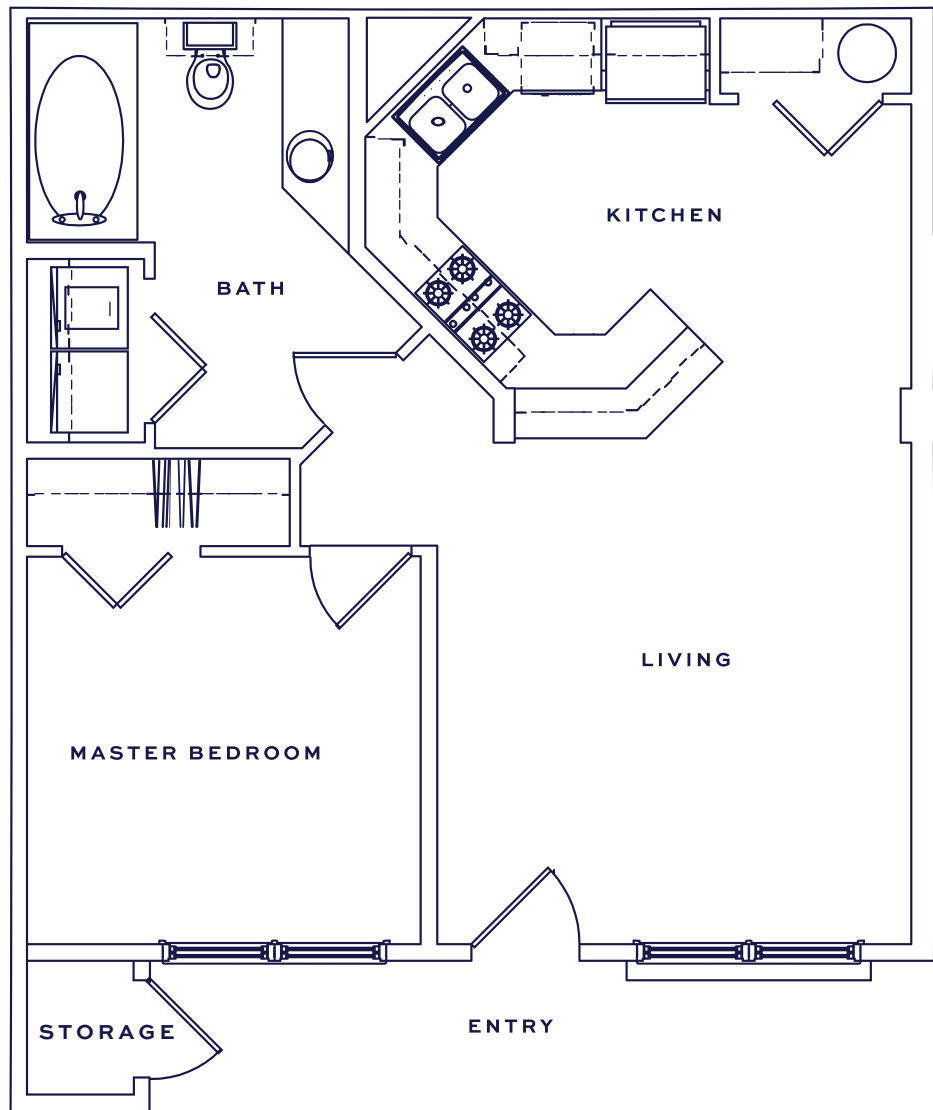

The Trevino

Three story building with elevator
Levels One, Two, and Three

RESIDENCE # _____

PRICE \$ _____

1 BED

1 BATH

657 SF

4000 GULF SHORES PARKWAY, GULF SHORES, AL 36542

1 844 ONE CLUB | ONECLUBGULFSHORES.COM

All dimensions, renderings and floor plans are approximate. Pricing subject to change.