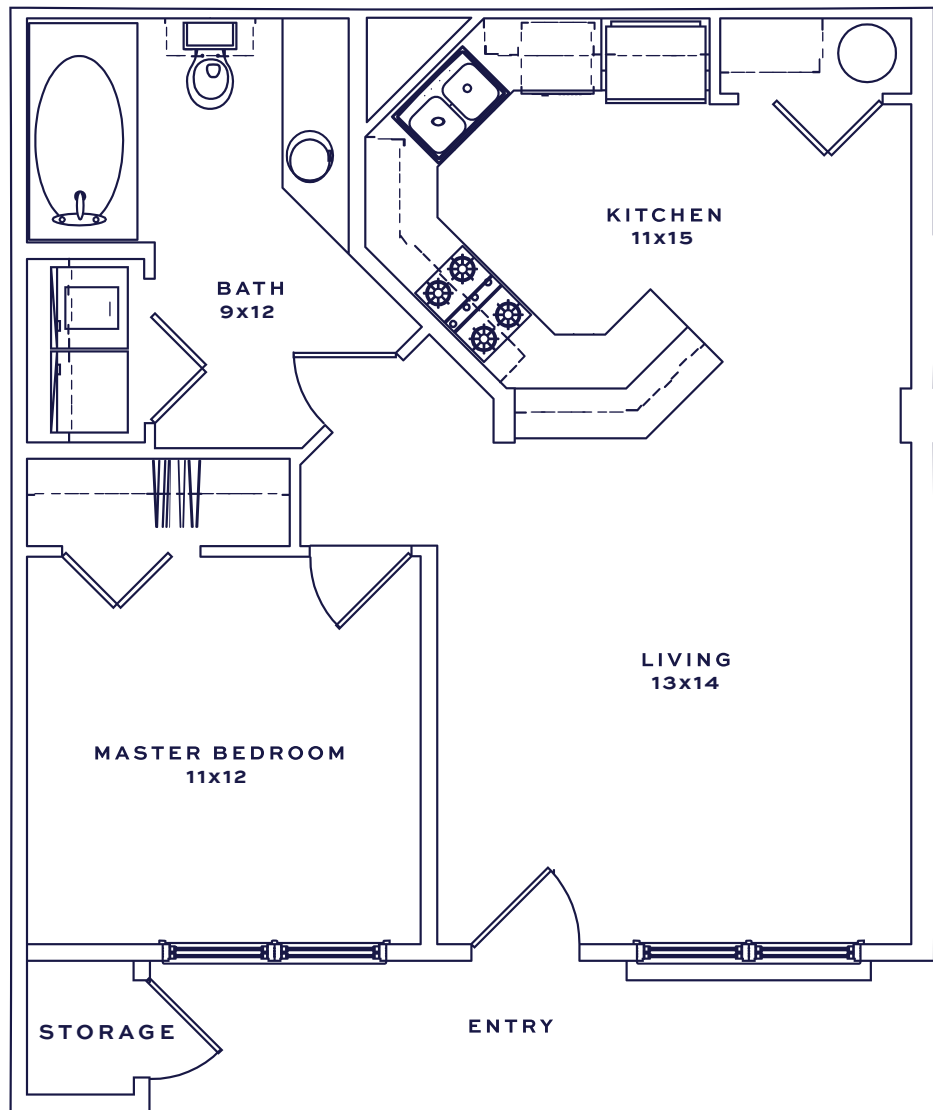

# The Trevino

Three story building with elevator  
Levels One, Two, and Three

RESIDENCE # \_\_\_\_\_

PRICE \$ \_\_\_\_\_

1 BED

1 BATH

657 SF

4000 GULF SHORES PARKWAY, GULF SHORES, AL 36542

1 844 ONE CLUB | ONECLUBGULFSHORES.COM

All dimensions, renderings and floor plans are approximate. Pricing subject to change.